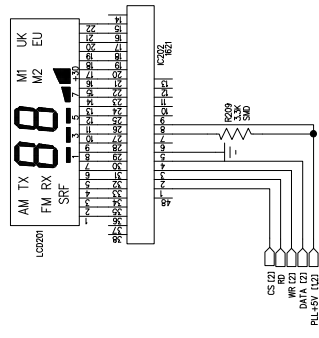

TEAM Electronic GmbH
MODEL ROAD_COM-FS
VERSION VER-02
DATE 10-Dec-07

TEAM Electronic GmbH	
MODEL	ROAD_COM-FS
VERSION	REV-02
DATE	10-Dec-07