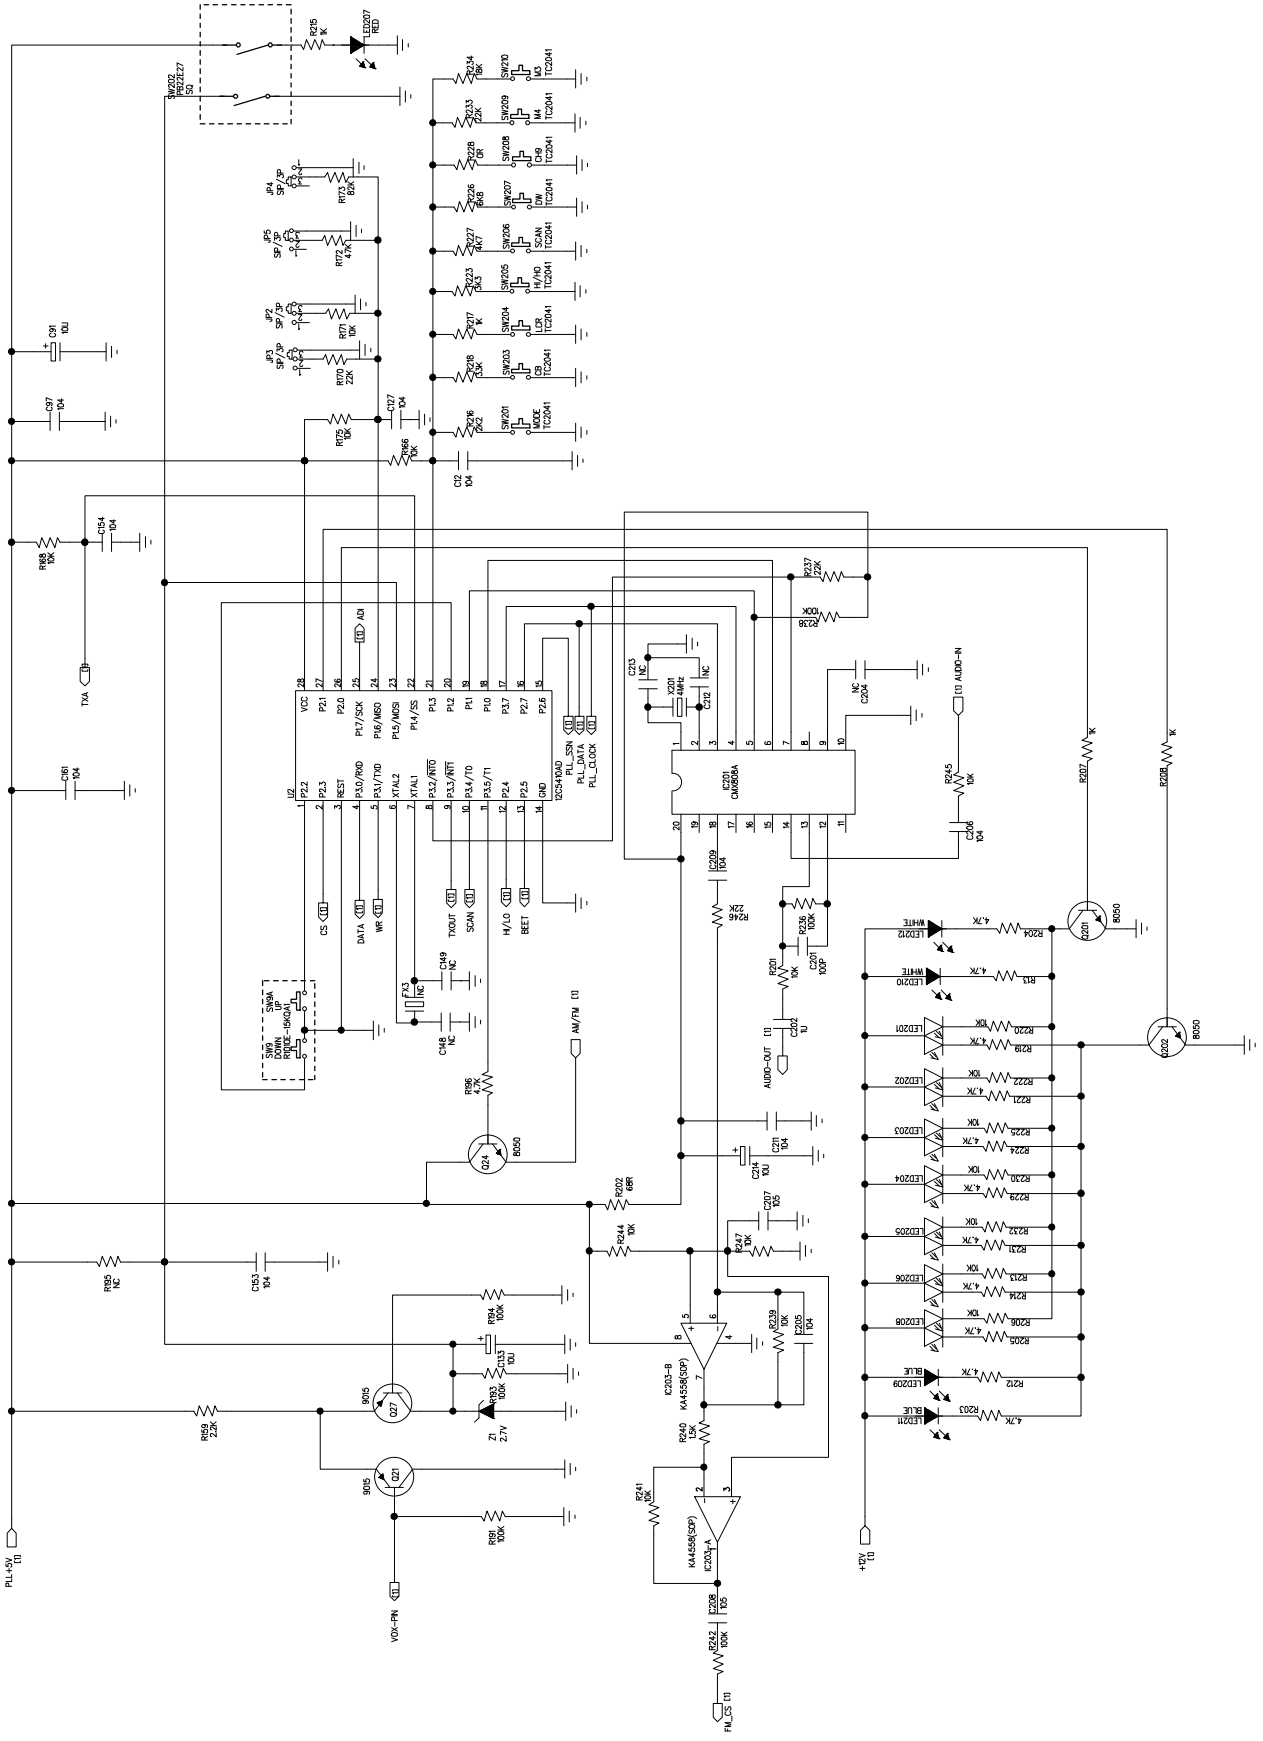

TEAM Electronic GmbH
MODEL ROAD_COM-FS
VERSION VER-02
DATE 10-Dec-07

TEAM Electronic GmbH	
MODEL	ROAD_COM-FS
VERSION	REV-02
DATE	10-Dec-07